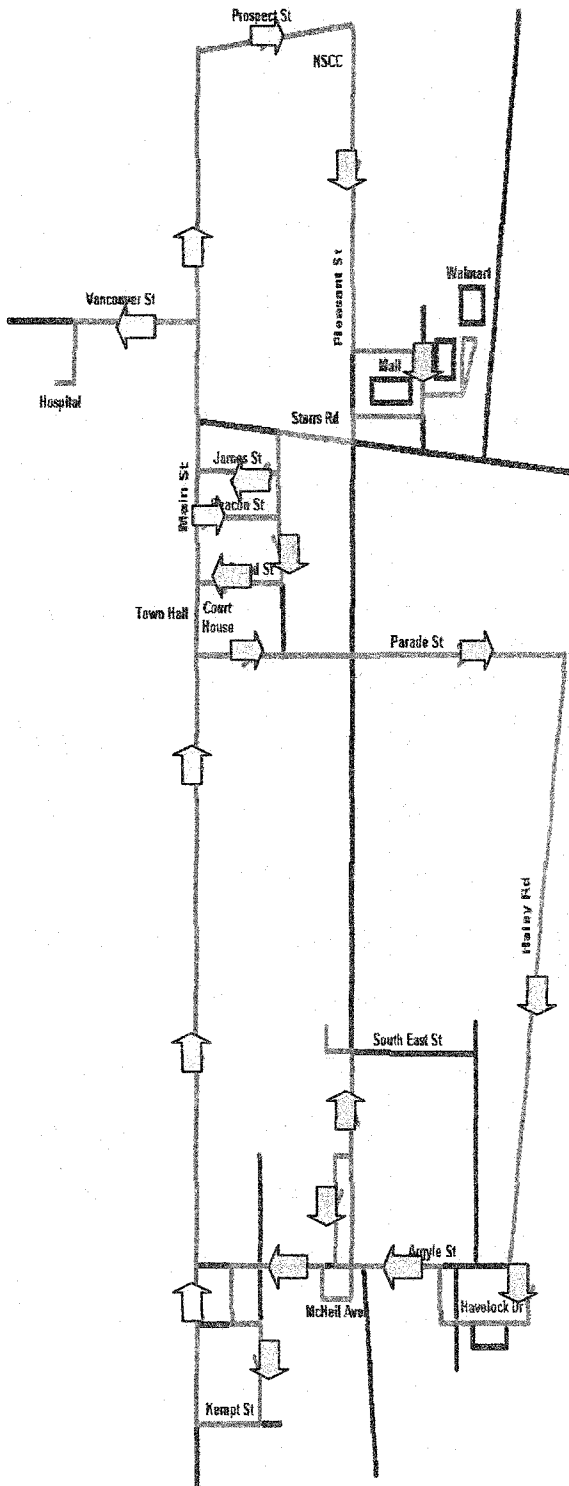

Transit Route

Hut's Transit
Owned & Operated by
Gary Hudson

RR#1 South Ohio
Yarmouth, County. N.S.
B0W 3E0

Business (902) 749-4309
Home (902) 649-2422

Bus Fair is $2.75 per person per trip

Children under 5 ride free